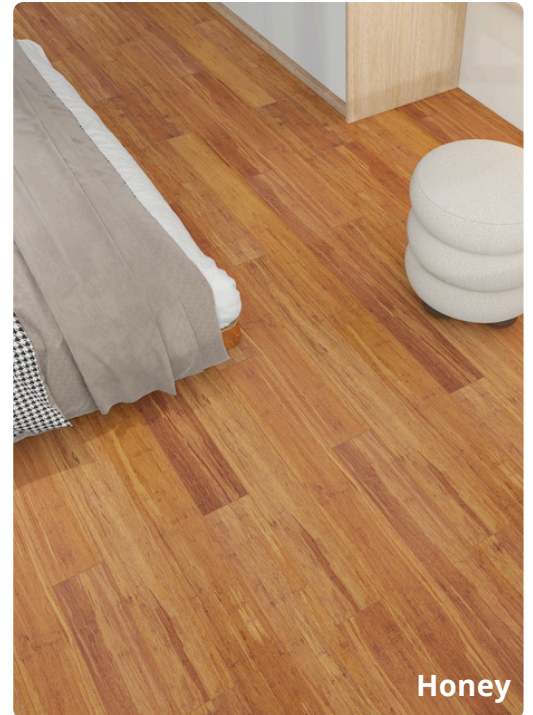

Golden Elite Group
Simply the Best of the Best

GESPB-9501 COFFEE

Stone Polymer Bamboo
HYBRID SPB

**REAL
BAMBOO
VENEER**

Disclaimer : Product images are provided for illustrative purposes only. Actual colours and finishes may vary due to lighting conditions, display settings, and natural variations in materials.
We strongly recommend viewing physical samples before making a final purchase decision.
For comprehensive product information, please visit:

WWW.GOLDENELITEGROUP.COM.AU

Stone Polymer Bamboo HYBRID SPB

SQM: 1.58M2

WEIGHT: 25 KG

1850 X 142 X 9.5MM

HYBRID SPB
AQUACOUSTIC

REAL BAMBOO VENEER

Coffee
GESPB-9501

Honey
GESPB-9502

Natural
GESPB-9503

Mahogany
GESPB-9504

Honey

Natural

Mahogany

REAL BAMBOO

ENGINEERED RIGID CORE