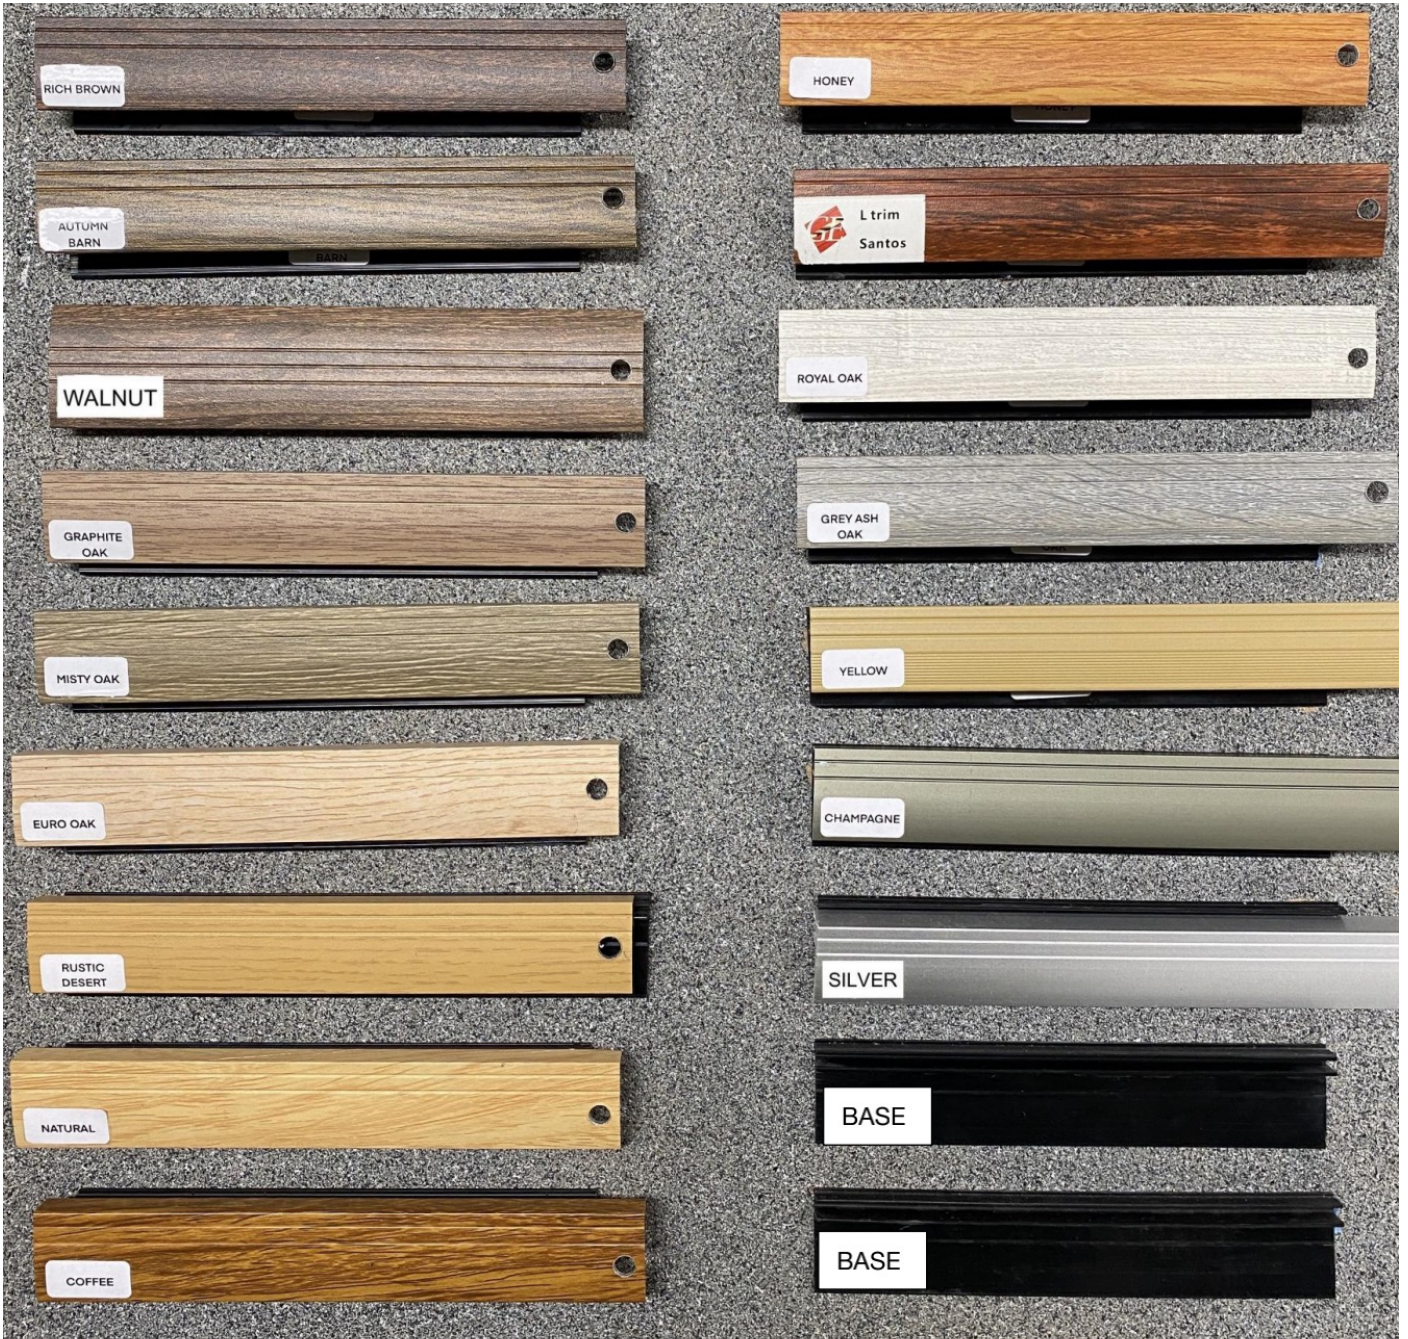

ALUMINIUM 4.8MM L TRIM

Length: 2700mm
Width: 28mm
Height: 4.8mm

ALUMINIUM 7MM L TRIM

ALUMINIUM 4.8MM L TRIM

ALUMINIUM 7MM TRIM - COLOUR

PLEASE NOTE: ALUMINIUM TRIMS MAY NOT BE AN EXACT MATCH TO OUR FLOORING
BASES ARE TO BE ORDERED SEPARATELY