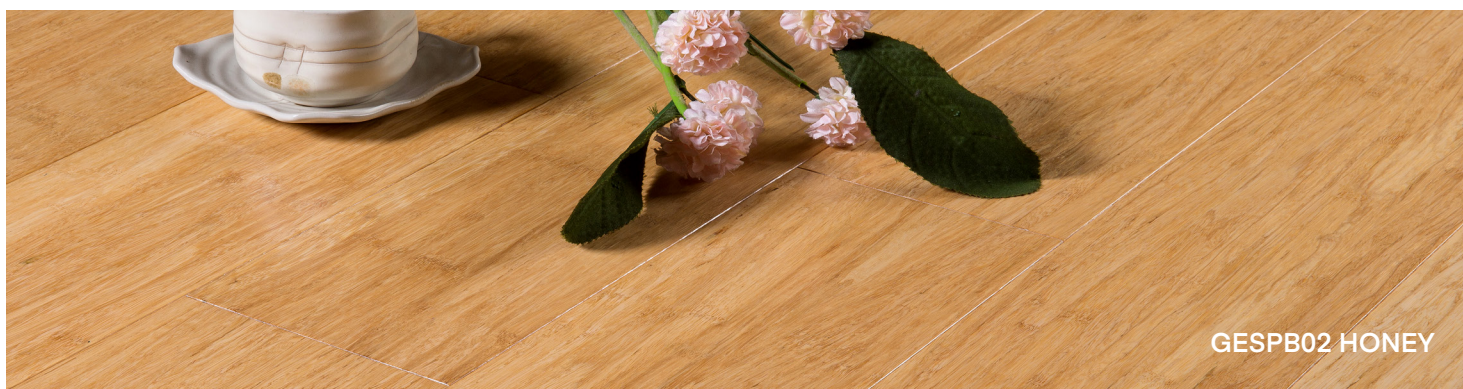

Golden Elite Group
Simply the Best of the Best

GESPB03 NATURAL

scan to see your
home transformed!

Stone Polymer Bamboo
HYBRID SPB

**REAL
BAMBOO
VENEER**

Images are only intended to be used as a guide, as colours will vary depending on external factors such as lighting and natural variation .
It is always recommended to see real samples prior to purchasing your flooring. For further information on our flooring products, please visit:

GESPB01 COFFEE

HONEY GESPB02

NATURAL GESPB03

SOHO GESPB04

VINTAGE GREY GESPB05

GESPB02 HONEY

REAL BAMBOO

ENGINEERED RIGID CORE

NO REPEATED PATTERNS

FIRE RATED

GLUE DOWN & FLOATING

INSTALLATION METHOD

WATER RESISTANT

EASY MAINTENANCE

ACOUSTIC RATED

DURABLE