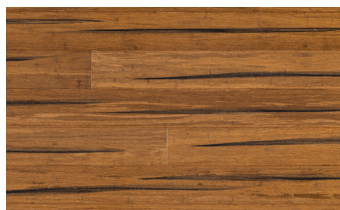

Golden Elite Group
Simply the Best of the Best

GESPB03 NATURAL

scan to see your
home transformed!

Stone Polymer Bamboo
HYBRID SPB

**REAL
BAMBOO
VENEER**

Images are only intended to be used as a guide, as colours will vary depending on external factors such as lighting and natural variation .
It is always recommended to see real samples prior to purchasing your flooring. For further information on our flooring products, please visit:

WWW.GOLDENELITEGROUP.COM.AU

Stone Polymer Bamboo HYBRID SPB

SQM: 1.58M2

WEIGHT: 22 KG

1850 X 142 X 8MM

AQUACOUSTIC
HYBRID SPB

REAL BAMBOO VENEER

COFFEE GESPB01

GESPB01 COFFEE

HONEY GESPB02

NATURAL GESPB03

SOHO GESPB04

VINTAGE GREY GESPB05

GESPB02 HONEY

REAL BAMBOO

ENGINEERED RIGID CORE